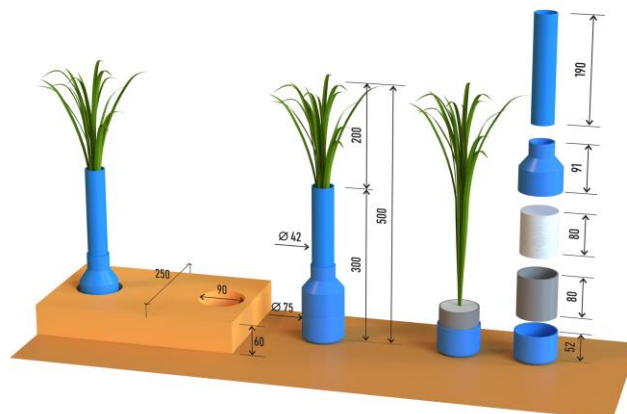

- + Weight: from 300 gram to 350 gram; 325 gram \pm 5%
- + Shape: spherical
- + Diameter: 190 mm \pm 5% (Figure 2.1) (standard FIFA Size 3)

Figure 2.1. Paddy Rice, Empty Grain

3. Seedling

The quantity of seedlings is 12 (Twelve). A seedling consists of the Stem and the Leaves.

Figure 3.1. Seedling

- + The stem is made of PVC pipe material (Figure 3.1).
- + Seedling leaf cluster: minimum of 6 leaves; Seedling leaf is made of plastic fiber or soft material.

+ Total weight of a Seedling: 335 gram \pm 5%.